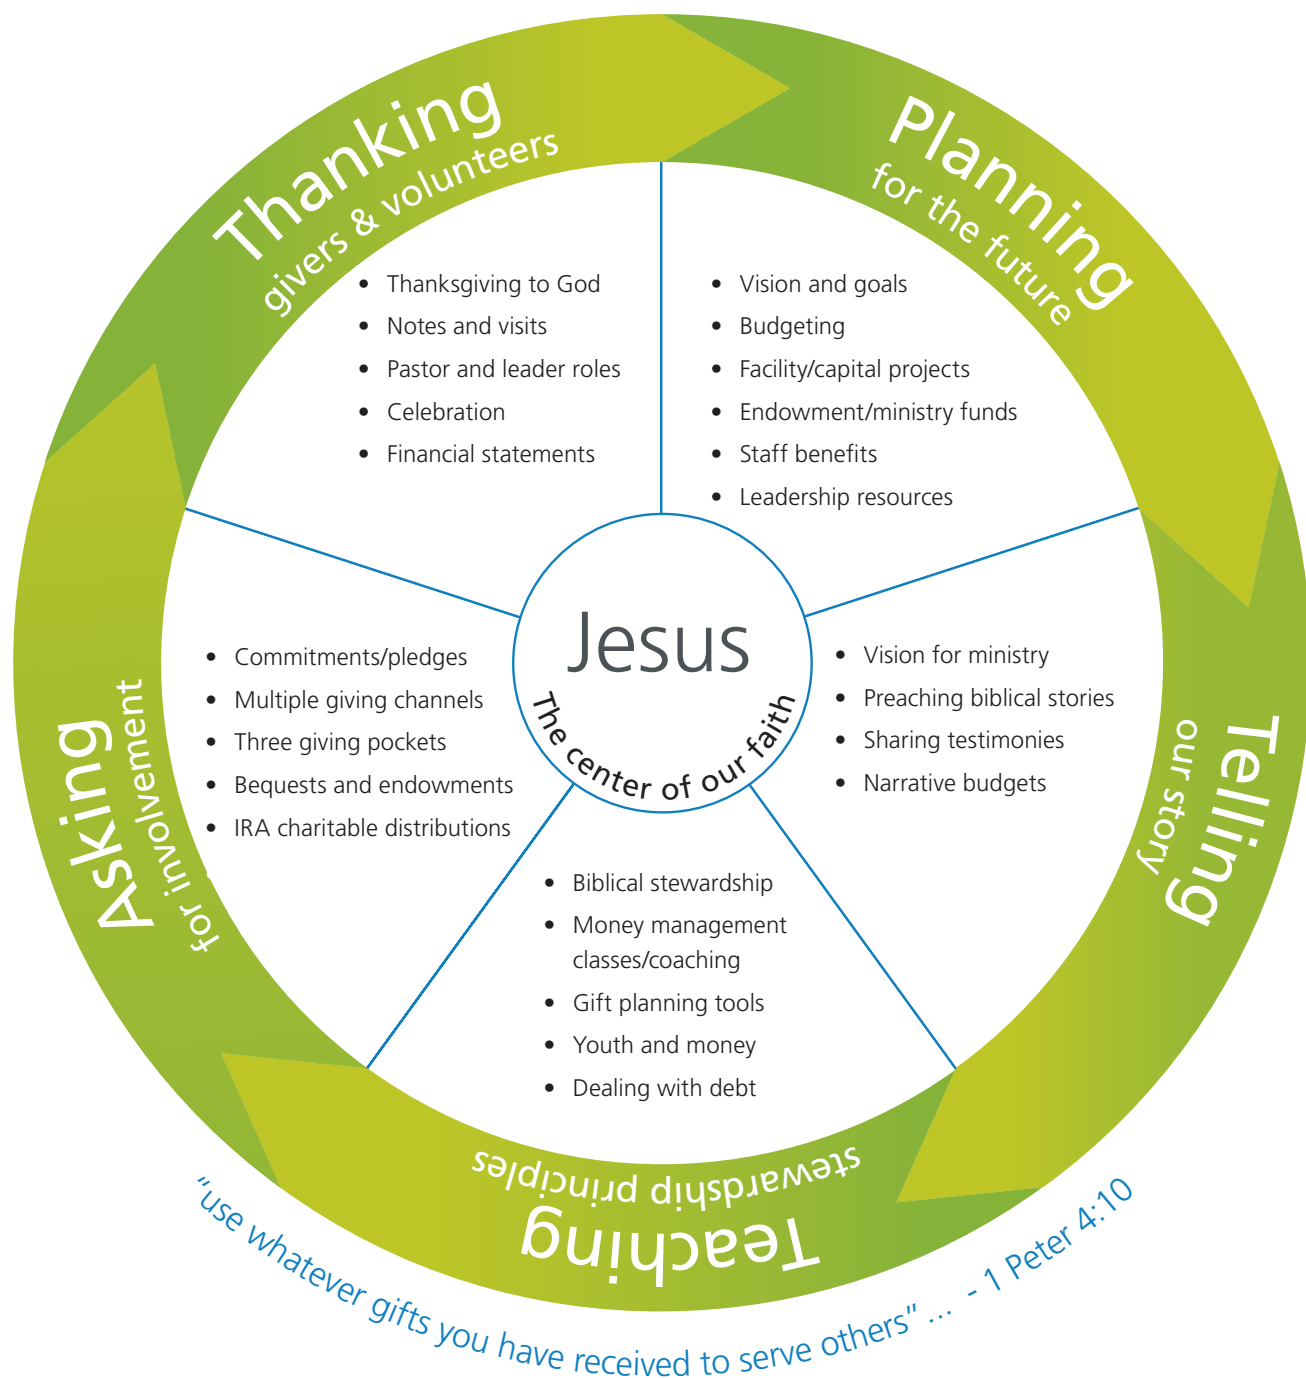

# The Congregational Stewardship Ministry Wheel

Congregational Stewardship Ministry is a year-round process, usually involving the following five basic activities. Listed below are some of the key elements of each activity.

# The Congregational Stewardship Ministry Wheel

Congregational Stewardship Ministry is a year-round process, usually involving the following five basic activities. Use this tool to note which activities are working well in your church, and which could use more attention.